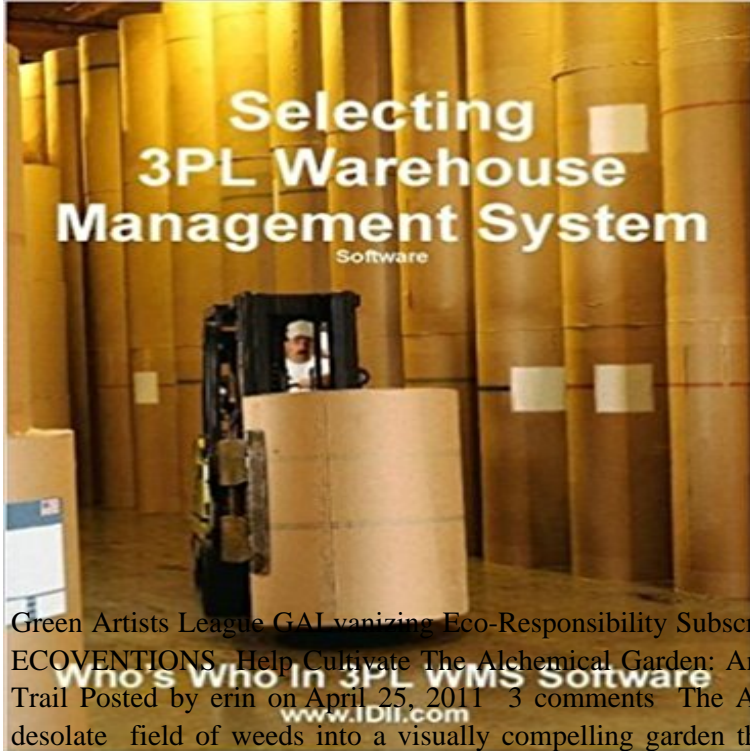

# Whos Who in 3PL WMS Software: Warehouse Management System Software Solutions for Third Party Logistics Providers

This publication is for those seeking a new warehouse management system (WMS) for a Third Party Logistics (3PL), Fourth Party Logistics (4PL), Public Warehousing, or Contract Warehousing. Many complex issues are involved in handling, warehousing, modifying, packaging, and shipping someone else's goods. This research report is designed to show valuable & detailed information about current software solutions that are available now - to save you critical days of time!